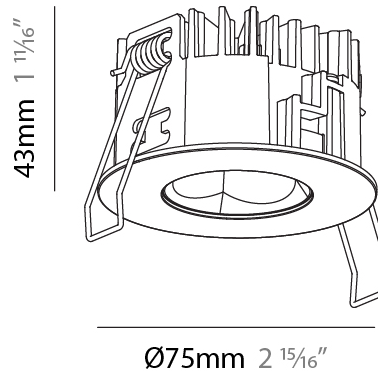

GENERAL

Series: Oiko Pro Round
Subseries: Oiko Pro Round
Brand: Prolicht
Division: Architectural
Mounting Type: Recessed
Mounting Location: Ceiling
Subcategory: Downlight

PHYSICAL

Shape: Round
Diameter (mm): 75
Diameter (in): 2 ¹⁵/₁₆
Height (mm): 43
Height (in): 1 ¹¹/₁₆
Ceiling Thickness (mm): 1 - 25
Ceiling Thickness (in): 1/16 - 1 3/16
Min. Recessing Depth (mm): 50
Min. Recessing Depth (in): 1 ¹⁵/₁₆
Light Distribution: Direct
Diffuser: Lens Pack - Spread Lens / Linear Spread Lens / Honeycomb Louver
Fixture Finish: SSR / BKV / CWI / CRY / HAB / UFT / ITA / RUA / FTG / MYG / LOD / PUS / FRO / FUP / KIA / POP / BLS / SPG / MEY / GOH / GUM / CHC / COM / ABZ / JAG / OBR / MOS / ROR
Fixture Material: Aluminum Die Cast
Cut-out Measurements: 68mm / 2 11/16" Diameter

ELECTRICAL

Lamp Type: LED (Zhaga Standard)
Input Wattage (W): 14
Total Output Wattage (W): 12.7
Dimming: Dali Dimming
Driver Included: No
Driver Location: Recessed Housing
Driver Type: Constant Current - Universal (120Vac only for DALI driver)
Driver Class: Class 2
Input Voltage (V): 120 - 277
Constant Current (MA): 700

LED

Color Temperature (°K): 2700-6500 Tunable White
Max. Delivered Lumen (lm): 1381
Nominal Lumen (lm): 1460
CRI: >93 CRI
Lamp Life (hrs): 50000
Special LEDs offerings: Tunable White

OPTICAL

Reflector°: 62
Adjustability: Fixed

RATINGS AND CERTIFICATIONS

Certified By: Certified for North American Standards
IP rating: IP20