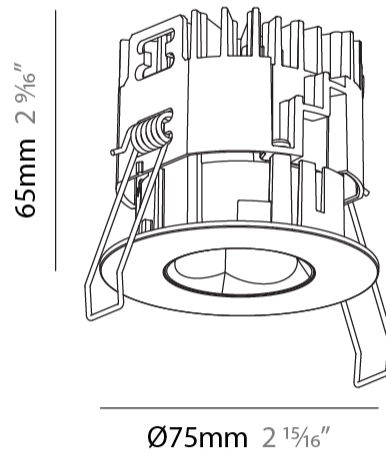

GENERAL

Series: Oiko Pro Round
Subseries: Oiko Pro Round Fixed
Brand: Prolicht
Division: Architectural
Mounting Type: Recessed
Mounting Location: Ceiling
Subcategory: Downlight

PHYSICAL

Shape: Round
Diameter (mm): 75
Diameter (in): 2 15/16
Height (mm): 65
Height (in): 2 9/16
Ceiling Thickness (mm): 1 - 25
Ceiling Thickness (in): 1/16 - 1 3/16
Min. Recessing Depth (mm): 70
Min. Recessing Depth (in): 2 3/4
Light Distribution: Direct
Diffuser: Lens Pack - Spread Lens / Linear Spread Lens / Honeycomb Louver
Fixture Finish: SSR / BKV / CWI / CRY / HAB / UFT / ITA / RUA / FTG / MYG / LOD / PUS / FRO / FUP / KIA / POP / BLS / SPG / MEY / GOH / GUM / CHC / COM / ABZ / JAG / OBR / MOS / ROR
Fixture Material: Aluminum Die Cast
Cut-out Measurements: 68mm / 2 11/16" Diameter

ELECTRICAL

Lamp Type: LED (Zhaga Standard)
Input Wattage (W): 14
Total Output Wattage (W): 12.7
Dimming: Dali Dimming
Driver Included: No
Driver Location: Recessed Housing
Driver Type: Constant Current - Universal (120Vac only for DALI driver)
Driver Class: Class 2
Input Voltage (V): 120 - 277
Constant Current (MA): 700

LED

Color Temperature (°K): 2700-6500 Tunable White
Max. Delivered Lumen (lm): 1129
Nominal Lumen (lm): 1460
CRI: >93 CRI
Lamp Life (hrs): 50000
Special LEDs offerings: Tunable White

OPTICAL

Reflector°: 36
Adjustability: Fixed

RATINGS AND CERTIFICATIONS

Certified By: Certified for North American Standards
IP rating: IP20