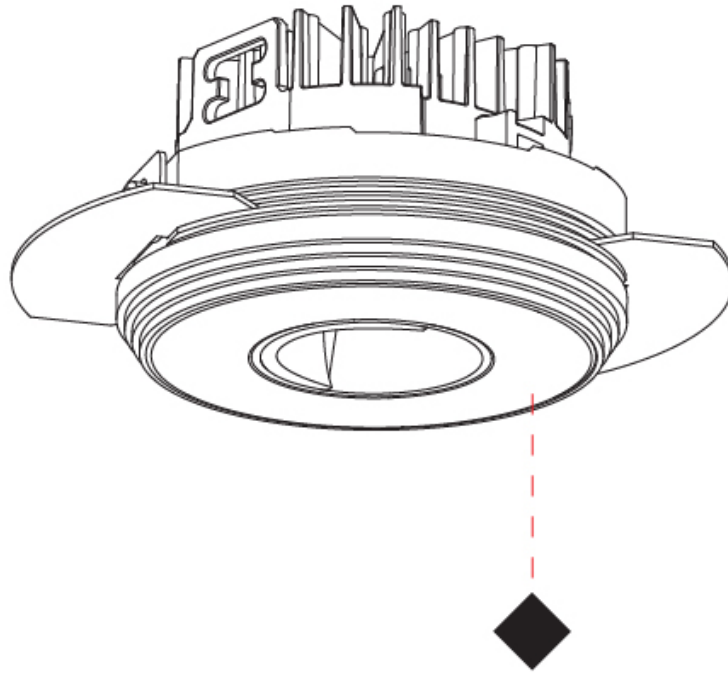

OPTICAL

Adjustability: Fixed

RATINGS AND CERTIFICATIONS

Certified By: Certified for North American Standards
 IP rating: IP20

OIKO PRO ROUND WALLWASH TRIMLESS

A35876-

PROJECT	_____
TYPE	_____
SPECIFIER	_____
QUANTITY	_____
DATE	_____