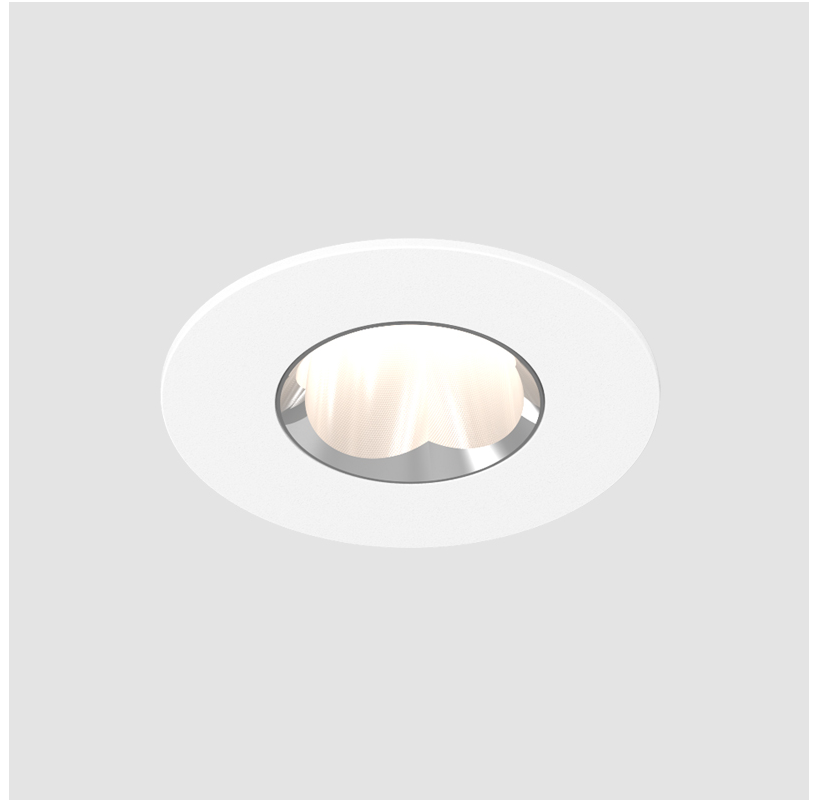

GENERAL

Series: Oiko Pro Round
Subseries: Oiko Pro Round Fixed
Brand: Prolicht
Division: Architectural
Mounting Type: Recessed
Mounting Location: Ceiling
Subcategory: Downlight

PHYSICAL

Shape: Round
Diameter (mm): 75
Diameter (in): 2 15/16
Height (mm): 65
Height (in): 2 9/16
Ceiling Thickness (mm): 1 - 25
Ceiling Thickness (in): 1/16 - 1 3/16
Min. Recessing Depth (mm): 70
Min. Recessing Depth (in): 2 3/4
Light Distribution: Direct
Diffuser: Lens Pack - Spread Lens / Linear Spread Lens / Honeycomb Louver
Fixture Finish: SSR / BKV / CWI / CRY / HAB / UFT / ITA / RUA / FTG / MYG / LOD / PUS / FRO / FUP / KIA / POP / BLS / SPG / MEY / GOH / GUM / CHC / COM / ABZ / JAG / OBR / MOS / ROR
Fixture Material: Aluminum Die Cast
Cut-out Measurements: 68mm / 2 11/16" Diameter

ELECTRICAL

Lamp Type: LED (Zhaga Standard)
Input Wattage (W): 14
Total Output Wattage (W): 12.7
Dimming: Dali Dimming
Driver Included: No
Driver Location: Recessed Housing
Driver Type: Constant Current - Universal (120Vac only for DALI driver)
Driver Class: Class 2
Input Voltage (V): 120 - 277
Constant Current (MA): 700

LED

Color Temperature (°K): 2700-6500 Tunable White
Max. Delivered Lumen (lm): 1129
Nominal Lumen (lm): 1460
CRI: >93 CRI
Lamp Life (hrs): 50000
Special LEDs offerings: Tunable White

OPTICAL

Reflector°: 36
Adjustability: Fixed

RATINGS AND CERTIFICATIONS

Certified By: Certified for North American Standards
IP rating: IP20